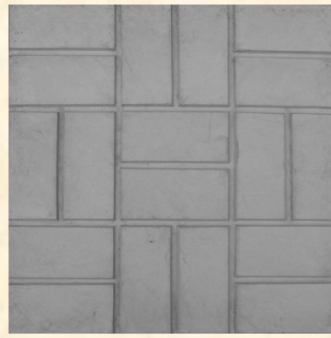

Cobblelock

Rolled Herringbone

Cracked Ice

Natural Flag

Paving

Plain

Half Moon

Diamond

Herringbone