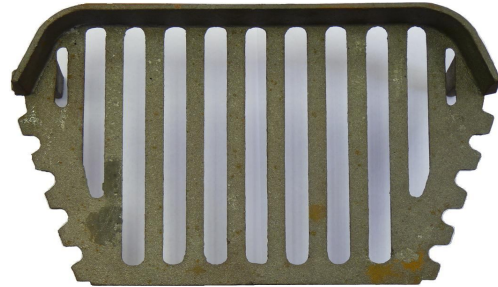

Dineen Sales Ltd.

Wolfhill, Athy, Co. Kildare.

Tel: (059) 8635557. Fax: (059) 8635655. www.dineensales.com

TUDOR GRATES & FRETS

Tudor Frets Available in:

CODE	SIZE
T37	12"
T39	14"
T28	16"
T34	18"

Tudor Grates Available in:

CODE	SIZE
T38	12"
T40	14"
T29	16"
T35	18"